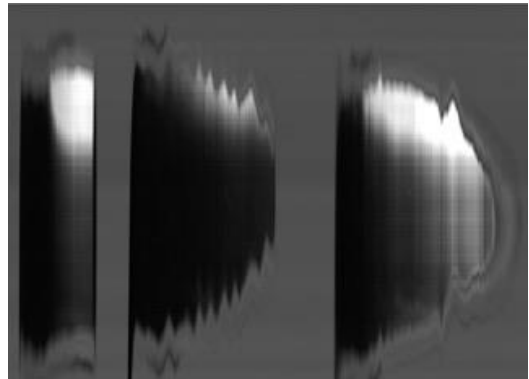

Light Worlds

Photographic Abstractions by Wynn Bullock & Robert Strizich

March 13th - May 5th at Radius Gallery
1050 River St., Studio #127 Santa Cruz, CA 95060
www.radius.gallery (831) 706-1620

- **Opening reception – Friday March 15th from 6-8 PM** with both Wynn Bullock's daughter Barbara Bullock-Wilson and Robert Strizich in attendance
- **Wynn Bullock: Searching is Everything – Saturday April 6 at 2pm** – a richly illustrated, insightful presentation on Wynn's life and work by daughter Barbara
- **Artists' Talk – Sunday April 14th at 2 PM** – Barbara and Bob in conversation with Gallery Director and Curator Ann Hazels

Light Worlds presents a unique opportunity to experience two distinctive – yet complementary – approaches to photographic experimentation and abstraction.

Wynn Bullock (1902-1975) is widely recognized as a master mid-twentieth century artist whose photographic imagery is distinguished by its deeply searching and explorative nature. Mainly noted for his black-and-white images, Wynn also created during the early 1960s a significant body of experimental work in color which he called "Color Light Abstractions." This joint exhibition will feature numerous examples of these extraordinary images, which depict fluid, visual worlds of swirling color, mysterious light, and elusive form.

Robert Strizich, known chiefly as a composer of contemporary classical music, has also been a dedicated photographer for several decades, focusing predominately on camera-less work. Some years ago, he created a compelling experimental body of work consisting of abstract black-and-white images, comprising both what he terms "light drawings" and "folded-paper photograms." In addition to a selection of these complex and intriguing earlier works, a number of Bob's more recent bold, dramatic "scanograms" will also be on display.

Radius Gallery is open weekly from Wednesday through Sunday, 12 - 5 PM and by appointment.