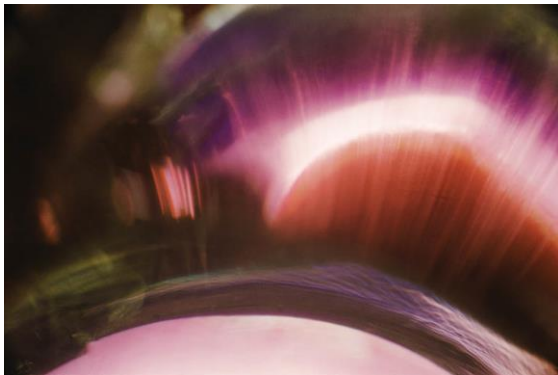

Light Worlds

Photographic Abstractions by Wynn Bullock & Robert Strizich

March 13th - May 5th at Radius Gallery
1050 River St., Studio #127 Santa Cruz, CA 95060
www.radius.gallery (831) 706-1620

- **Opening reception – Friday March 15th from 6-8 PM** with both Wynn Bullock's daughter Barbara Bullock-Wilson and Robert Strizich in attendance
- **Wynn Bullock: Searching is Everything – Saturday April 6 at 2pm** – a richly illustrated, insightful presentation on Wynn's life and work by daughter Barbara
- **Artists' Talk – Sunday April 14th at 2 PM** – Barbara and Bob in conversation with Gallery Director and Curator Ann Hazels

Light Worlds presents a unique opportunity to experience two distinctive – yet complementary – approaches to photographic experimentation and abstraction.

Wynn Bullock (1902-1975) is widely recognized as a master mid-twentieth century artist whose photographic imagery is distinguished by its deeply searching and explorative nature. Mainly noted for his black-and-white images, Wynn also created during the early 1960s a significant body of experimental work in color which he called "Color Light Abstractions." This joint exhibition will feature numerous examples of these extraordinary images, which depict fluid, visual worlds of swirling color, mysterious light, and elusive form.

Robert Strizich, known chiefly as a composer of contemporary classical music, has also been a dedicated photographer for several decades, focusing predominately on camera-less work. Some years ago, he created a compelling experimental body of work consisting of abstract black-and-white images, comprising both what he terms "light drawings" and "folded-paper photograms." In addition to a selection of these complex and intriguing earlier works, a number of Bob's more recent bold, dramatic "scanograms" will also be on display.

Radius Gallery is open weekly from Wednesday through Sunday, 12 - 5 PM and by appointment.